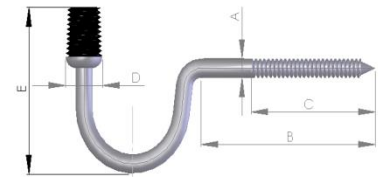

INSULATOR PINS

INDEX

DULHUNTY POWER

INSULATOR PINS

SECTION K

Insulator pins.....Page K-2

INSULATOR PINS

SECTION K

INSULATOR PINS

DULHUNTY POWER

Pin type	Cantilever Minimum failing load kN	Shank			Minimum collar diameter mm	Stem length mm	Head pattern
		Diameter mm	Length mm	Thread length Minimum mm			
		A	B	C	D	E	
B/100/3.5	3.5	16	140	50	40	100	B
A/130/7	7	20	165	80	50	130	A
C/150/7	7	20	165	80	60	150	C
C/150/11	11	24	165	80	60	150	C
C/200/11	11	24	165	80	65	200	C
C/300/7	7	24	165	80	75	300	C
SWANECK	3.5	12	125	75	35	100	B