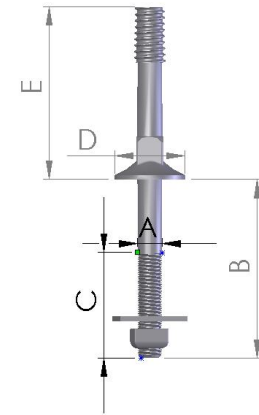

INSULATOR PINS

INDEX

DULHUNTY POWER

INSULATOR PINS

SECTION K

Insulator pins.....Page K-2

INSULATOR PINS

SECTION K

INSULATOR PINS

DULHUNTY POWER

Pin type	Cantilever Minimum failing load kN	Shank			Minimum collar diameter mm	Stem length mm	Head pattern
		Diameter mm	Length mm	Thread length Minimum mm			
		A	B	C	D	E	
B/100/3.5	3.5	16	140	50	40	100	B
A/130/7	7	20	165	80	50	130	A
C/150/7	7	20	165	80	60	150	C
C/150/11	11	24	165	80	60	150	C
C/200/11	11	24	165	80	65	200	C
C/300/7	7	24	165	80	75	300	C
SWANECK	3.5	12	125	75	35	100	B

SWANECK

Design Reference: AS 1154

Material: Galvanized Steel
Lead or Plastic heads available

DULHUNTY POWER

Dulhunty Power (Aust) Pty Ltd
Unit 2/35 Waterloo Road, North Ryde
Sydney NSW 2113, Australia
Telephone: + 61 2 9870 7277
Facsimile: + 61 2 9870 7299
Email: sales@dulhunty.com
Web: www.dulhuntypower.com